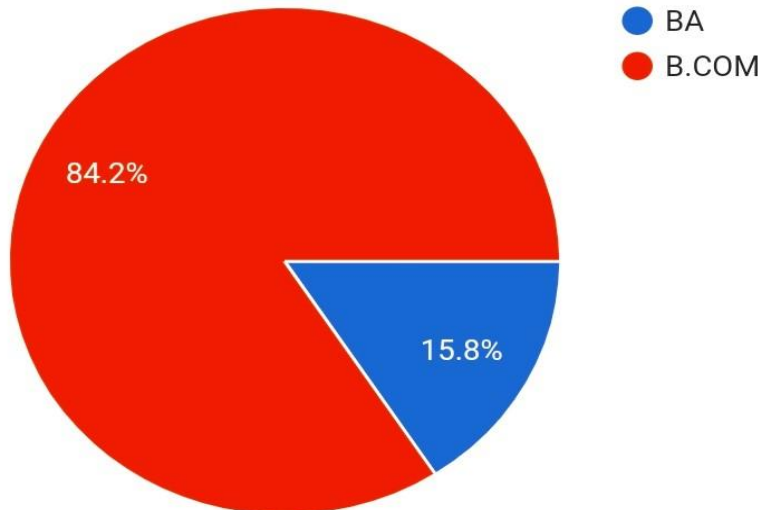

SRI SHARADA COLLEGE

Managed by Sri Sharada College Trust, Basrur
Reaccredited by NAAC: B++ and Affiliated to Mangalore University
Basrur – 576 211, Udupi District, Karnataka

Alumni Feedback Analysis Report

Program

76 responses

 Copy chart

Gender

76 responses

 Copy chart

1. Did your program in College help you?

76 responses