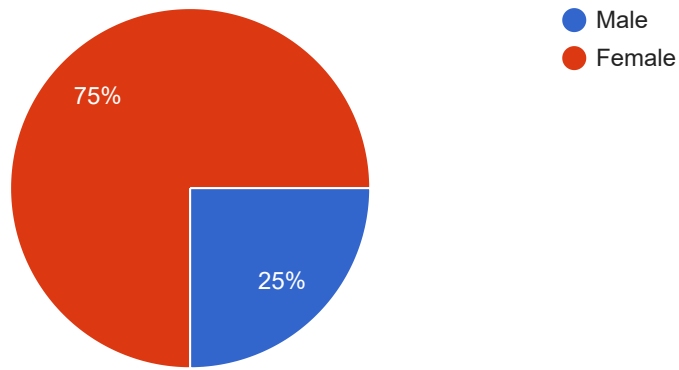

SRI SHARADA COLLEGE, BASRUR

KUNDAPURA TALUK, UDUPI DISTRICT - 576 211

(Re-Accredited by NAAC: B++)

Alumni Feedback Analysis Report

Gender

 Copy

16 responses

Program

 Copy

16 responses

1. Did your program in College help you?

 Copy

16 responses

clutti
PRINCIPAL
SRI SHARADA COLLEGE
BASRUR 576 211

2. Did you find gaps in your syllabus?

Copy