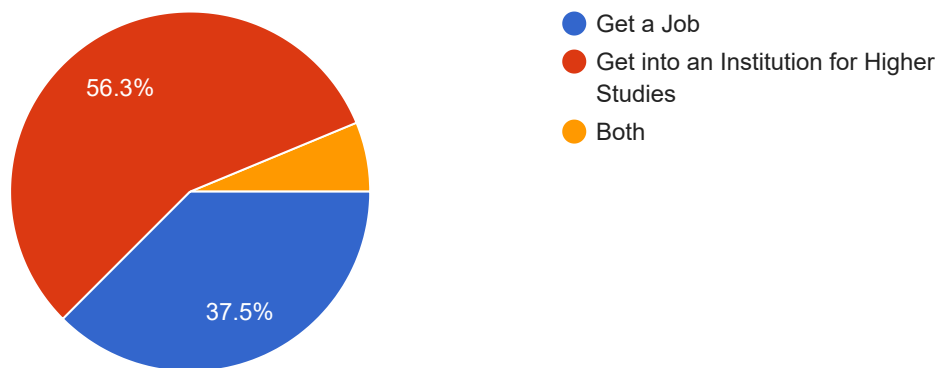

 Copy

16 responses

1. Did your program in College help you?

 Copy

16 responses

clutti
PRINCIPAL
SRI SHARADA COLLEGE
BASRUR 576 211

2. Did you find gaps in your syllabus?

Copy