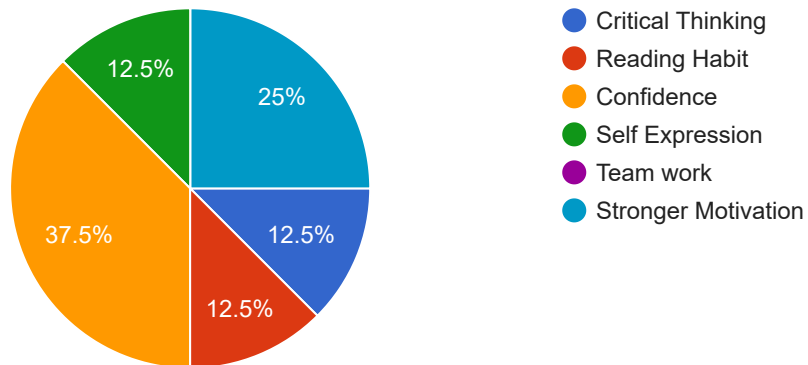

Thank You

Copy

5 responses